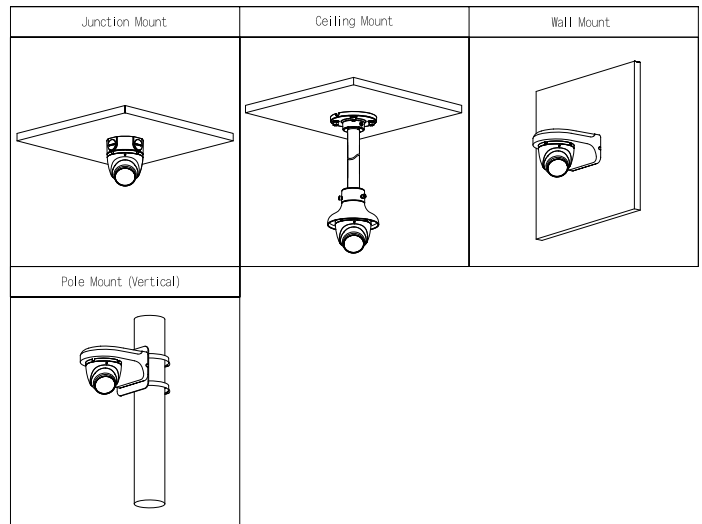

Entry Series | DH-IPC-HDW1430T-A-S5

Power Consumption	Basic: 1.6 W (12 VDC); 2.4 W (PoE) Max. (ICR + H.265+IR intensity): 3.6 W (12 VDC); 4.7 W (PoE)

Environment

Operating Temperature	-40 °C to +60 °C (-40 °F to +140 °F)
Operating Humidity	≤95%
Storage Temperature	-40 °C to +60 °C (-40 °F to +140 °F)
Protection	IP67

Structure

Casing Material	Metal
Product Dimensions	85.6 mm × Φ94.0 mm (3.37" × Φ3.70")
Net Weight	0.32 kg (0.71 lb)
Gross Weight	0.43 kg (0.95 lb)

Ordering Information

Type	Model	Description
4MP Camera	DH-IPC-HDW1430T-A-S5	4MP Entry IR Fixed-focal Eyeball Network Camera
Accessories (Optional)	PFA13A-E	Junction Box
	PFB205W-E	Wall Mount Bracket
	PFA152-E	Pole Mount Bracket
	PFA106	Mount Adapter
	PFB220C	Ceiling Mount Bracket
	PFM321D	12 VDC 1A Power Adapter
	PFM900-E	Integrated Mount Tester

Accessories

Optional:

PFM900-E
Integrated Mount
Tester