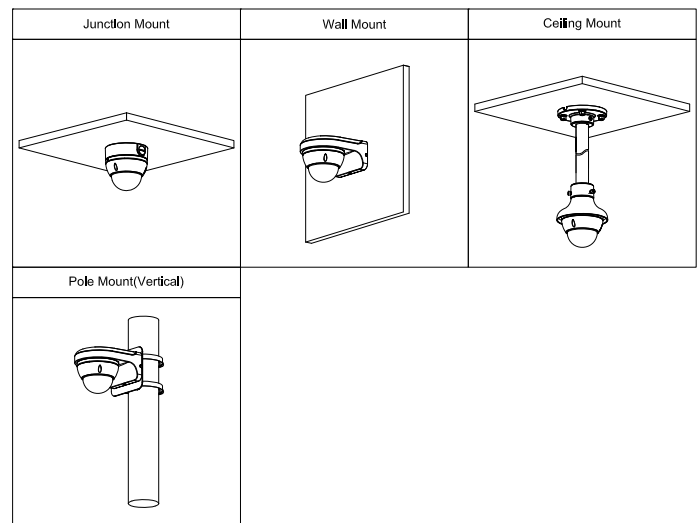

Power

Power Supply	12V DC/POE (802.3af)
Power Consumption	< 5.5W

Environment

Operating Conditions	-40°C to +60°C (-40°F to +140°F) /less than≤95%
Storage Conditions	-40°C to +60°C (-40°F to +140°F)
Protection	IP67, IK10

Structure

Casing	Metal
Dimensions	81 mm × Φ109.9 mm (3.2" × Φ4.3")
Net Weight	0.35 kg (0.8 lb)
Gross Weight	0.48 kg (1.1 lb)

Ordering Information

Type	Part Number	Description
4MP Camera	DH-IPC-HDBW1431EP-S4	4MP Entry IR Fixed-focal Dome Network Camera,PAL
	DH-IPC-HDBW1431EN-S4	4MP Entry IR Fixed-focal Dome Network Camera,NTSC
Accessories (optional)	PFA136	Junction Box
	PFB203W	Wall Mount
	PFA152-E	Pole Mount
	PFA106	Mount Adapter
	PFB220C	Ceiling Mount
	PFM321D	12V DC 1A Power Adapter
	LR1002-1ET/1EC	Single-port Long Reach Ethernet over Coax Extender
PFM900-E	Integrated Mount Tester	

Accessories

Optional:

LR1002-1ET/1EC Single-port Long Reach Ethernet over coax Extender

PFM900-E Integrated Mount Tester