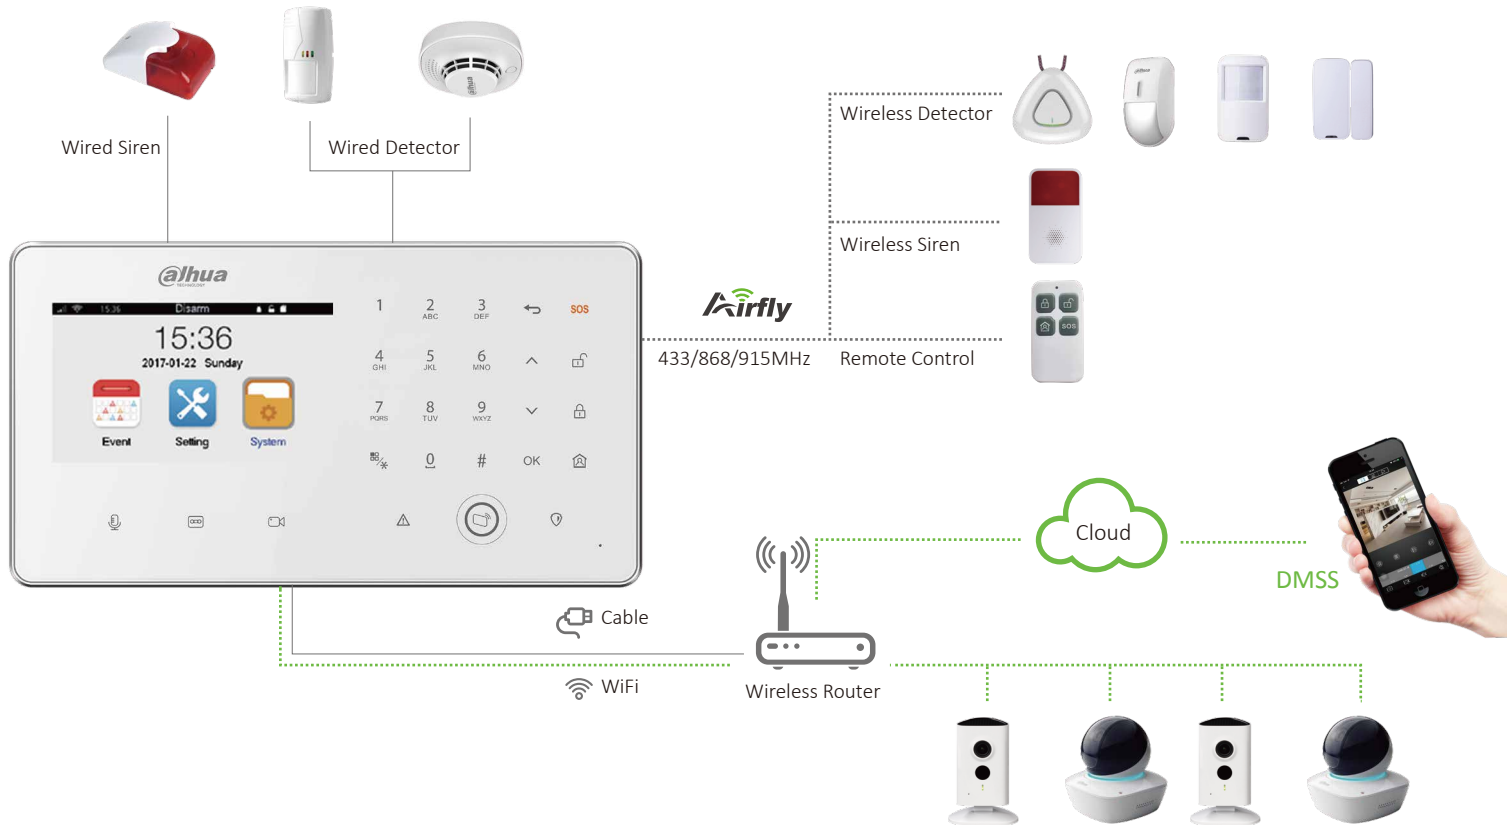

HOME WIRELESS ALARM KIT

System Overview

Video Alarm Control Panel

ARC5402A-GW

- 32 wireless zones, 150m transmission distance (open space/no interference)
- 8 wireless remote controls, 2 wired zones, 1 alarm out, 4 wireless sirens, 1 wired siren
- 4CH IPC surveillance
- PSTN, GSM, TCP/IP, Wi-Fi (IEEE 802.11)
- 4.3 inch TFT screen
- Backup battery: 3.7V/1900mAh, Li-ion

Curtain PIR Detector

ARD1611-W

- 10m/15° detection range/angle
- Built-in tamper switch
- Ceiling/Wall mount, 2.2-2.5m installation height
- 1×CR123A battery

PIR Detector

ARD1231-W

- 12m/90° detection range/angle
- Ignores small pets (up to 18kg)
- Built-in tamper switch
- Wall mount, 2.2-2.5m installation height
- 1×CR123A battery

ARA22-W

- Arm/Arm stay/Disarm/SOS
- LED indicator

Panic Button

ARD800-W

- One-press activation
- Integrated LED to indicate signal transmission
- Neck strap included

Coming Soon!

Flood Detector

ARD910-W

- Triggered when water contacts the two electricity conductors
- Waterproof, ingress protection IP66
- Placed on floor or mounted on wall

Coming Soon!

Smoke Detector

FAD12A-W

- 3 year battery life
- Loud 85dB
- 30 day low battery warning
- Wall mount