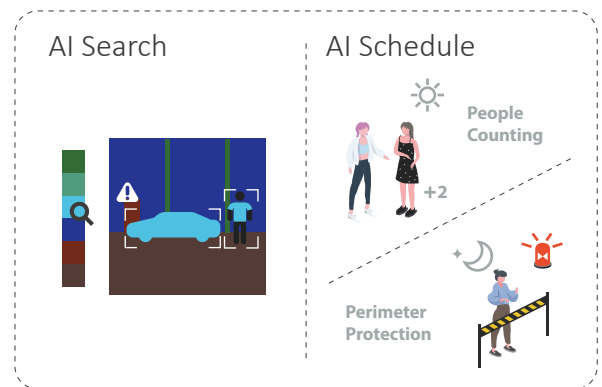

- Its 1/1.2" advanced CMOS provides 110% pixel size increase compared with conventional 8MP sensor.

Vari-focal

- Its 2.7mm-12mm focal length provides approx. 5x optical zoom.

AI Features

- It offers AI Search using color attributes and AI Schedule based on different time periods.

Dual-lens

Color images can be outputted without turning on the supplementary white light. It can significantly help reduce light pollution in the area, making the camera an environment-friendly device.