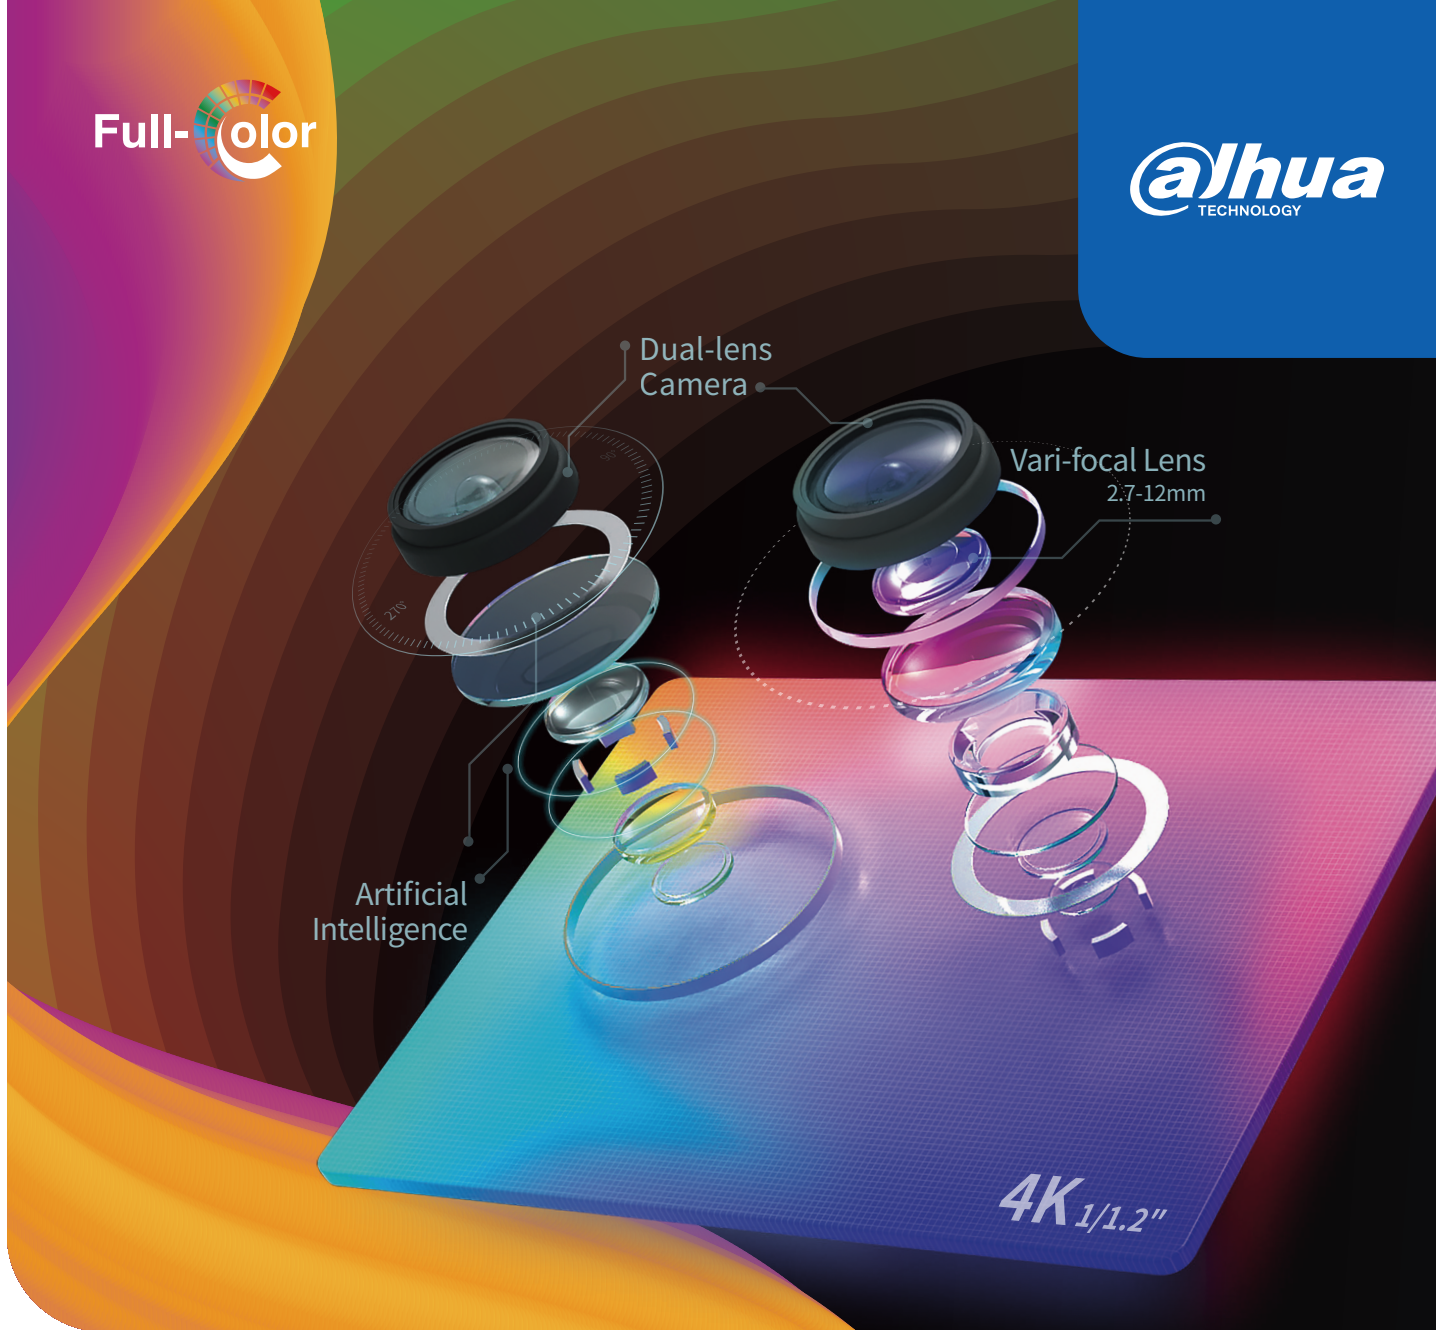

Full-color

dhua
TECHNOLOGY

Explore New Innovations with Full-color 2.0 Camera

Adaptable

Clear

Flexible

Smart

Overview

With constant improvements in software and hardware, the new generation of full-color technology is now equipped with dual-sensor structure and software optimization. It can output high-quality color images even when the white light is off which greatly reduces light pollution. In addition, its 4K resolution makes it possible to catch vivid color details at night. It also offers optical zoom and AI features that help save costs and improve work efficiency, making it suitable for a variety of application scenarios.

Full-color Key Technologies

Dual-lens

- Dual Light Fusion technology works even without the supplementary white light, reducing light pollution.
- High Precision AA (Active Alignment) Process

4K Color Image

- Its 1/1.2" advanced CMOS provides 110% pixel size increase compared with conventional 8MP sensor.

Vari-focal

- Its 2.7mm-12mm focal length provides approx. 5x optical zoom.

AI Features

- It offers AI Search using color attributes and AI Schedule based on different time periods.