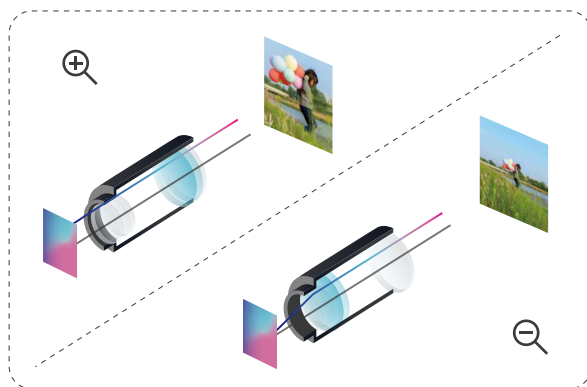

With constant improvements in software and hardware, the new generation of full-color technology is now equipped with dual-sensor structure and software optimization. It can output high-quality color images even when the white light is off which greatly reduces light pollution. In addition, its 4K resolution makes it possible to catch vivid color details at night. It also offers optical zoom and AI features that help save costs and improve work efficiency, making it suitable for a variety of application scenarios.

Full-color Key Technologies

Dual-lens

- Dual Light Fusion technology works even without the supplementary white light, reducing light pollution.
- High Precision AA (Active Alignment) Process

4K Color Image

- Its 1/1.2" advanced CMOS provides 110% pixel size increase compared with conventional 8MP sensor.

Vari-focal

- Its 2.7mm-12mm focal length provides approx. 5x optical zoom.

AI Features

- It offers AI Search using color attributes and AI Schedule based on different time periods.

Dual-lens

Color images can be outputted without turning on the supplementary white light. It can significantly help reduce light pollution in the area, making the camera an environment-friendly device.