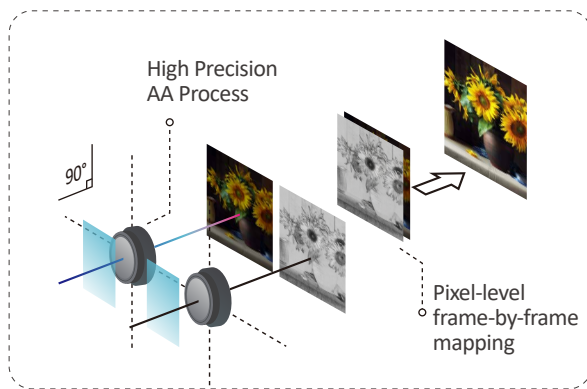

Overview

With constant improvements in software and hardware, the new generation of full-color technology is now equipped with dual-sensor structure and software optimization. It can output high-quality color images even when the white light is off which greatly reduces light pollution. In addition, its 4K resolution makes it possible to catch vivid color details at night. It also offers optical zoom and AI features that help save costs and improve work efficiency, making it suitable for a variety of application scenarios.

Full-color Key Technologies

Dual-lens

- Dual Light Fusion technology works even without the supplementary white light, reducing light pollution.
- High Precision AA (Active Alignment) Process