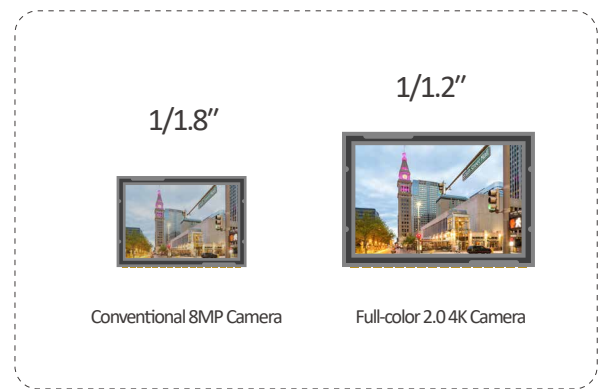

- Its 1/1.2" advanced CMOS provides 110% pixel size increase compared with conventional 8MP sensor.

Vari-focal

- Its 2.7mm-12mm focal length provides approx. 5x optical zoom.

AI Features

- It offers AI Search using color attributes and AI Schedule based on different time periods.